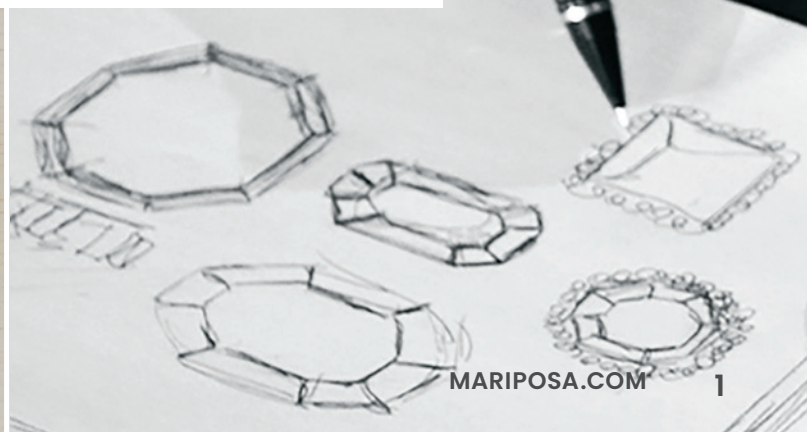

from sketch to final form

OUR WORLD IS STILL MADE BY HAND.

Every Mariposa piece starts as an idea, then takes shape through the hands of skilled artisans using recycled materials and time-honored techniques.

This season, we're embracing slower moments, meaningful gatherings, thoughtful gifting, and pieces that feel special enough to return to year after year.

The holidays have a way of turning simple objects into traditions – a favorite serving piece, a well-loved frame, a thoughtful gift remembered long after the season ends.

Holiday traditions, beautifully made.